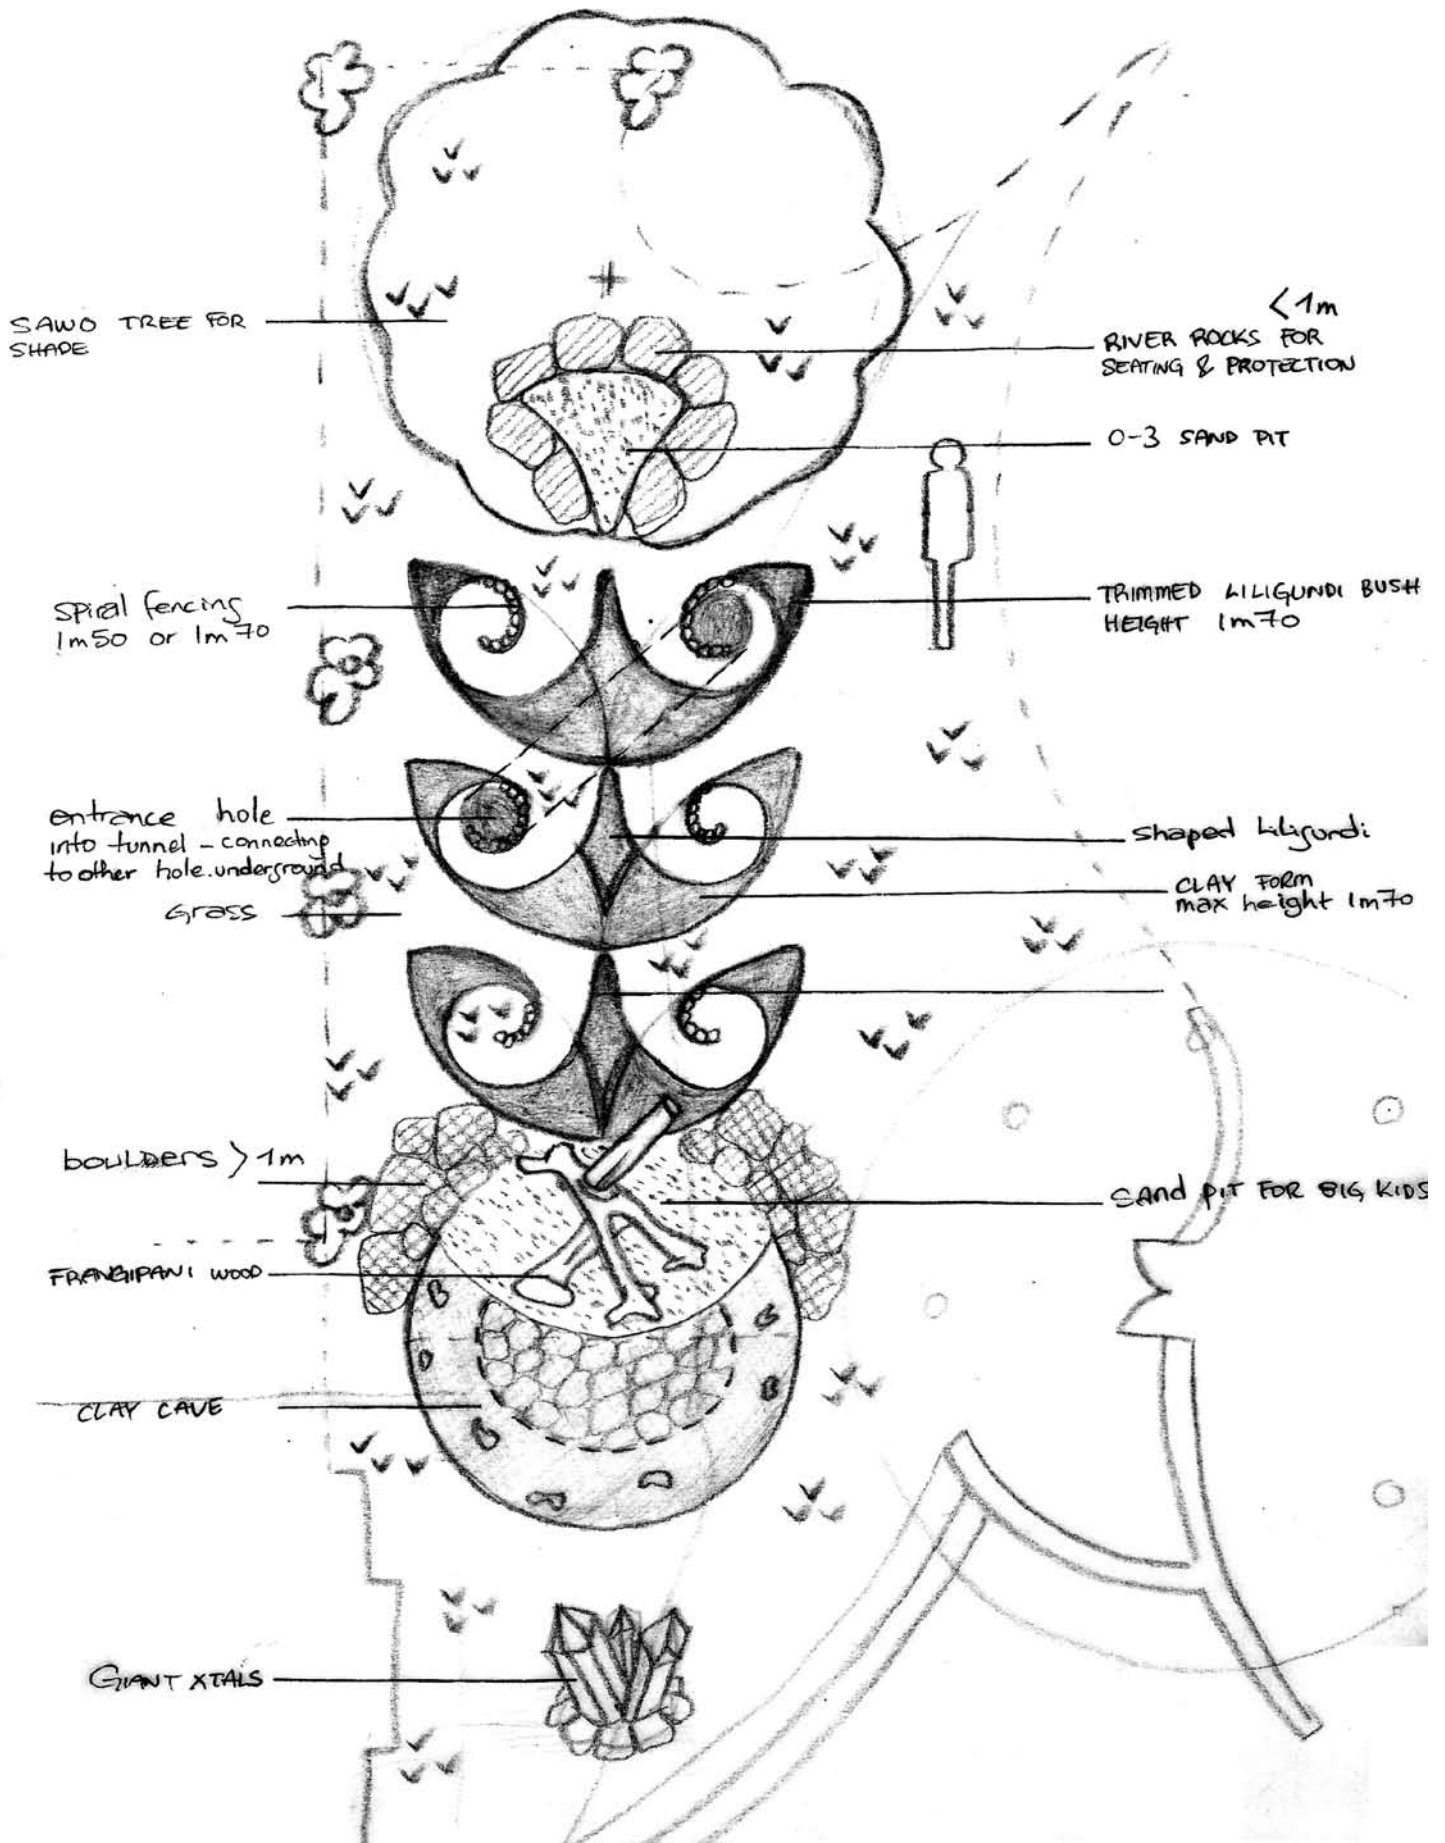

Playground Design Option 1 - Spiral Garden

"Spiral Garden"

Spiral of Life Garden

"FLOWFORM GARDEN"

Playground Design Option 4 - Monkey Garden

Playground Design Option 5 - Flow of Life

Boulder > 1m

sand pit

monkey bar

River Rock < 1m

slide

Lemon Orange tree

flat stone

marigold

FLOW OF LIFE

Giant Boulder
representing KING
Mayadenawa

DEWA INDRA'S
ARROW

LILIGUNDI BUSH
woman shape