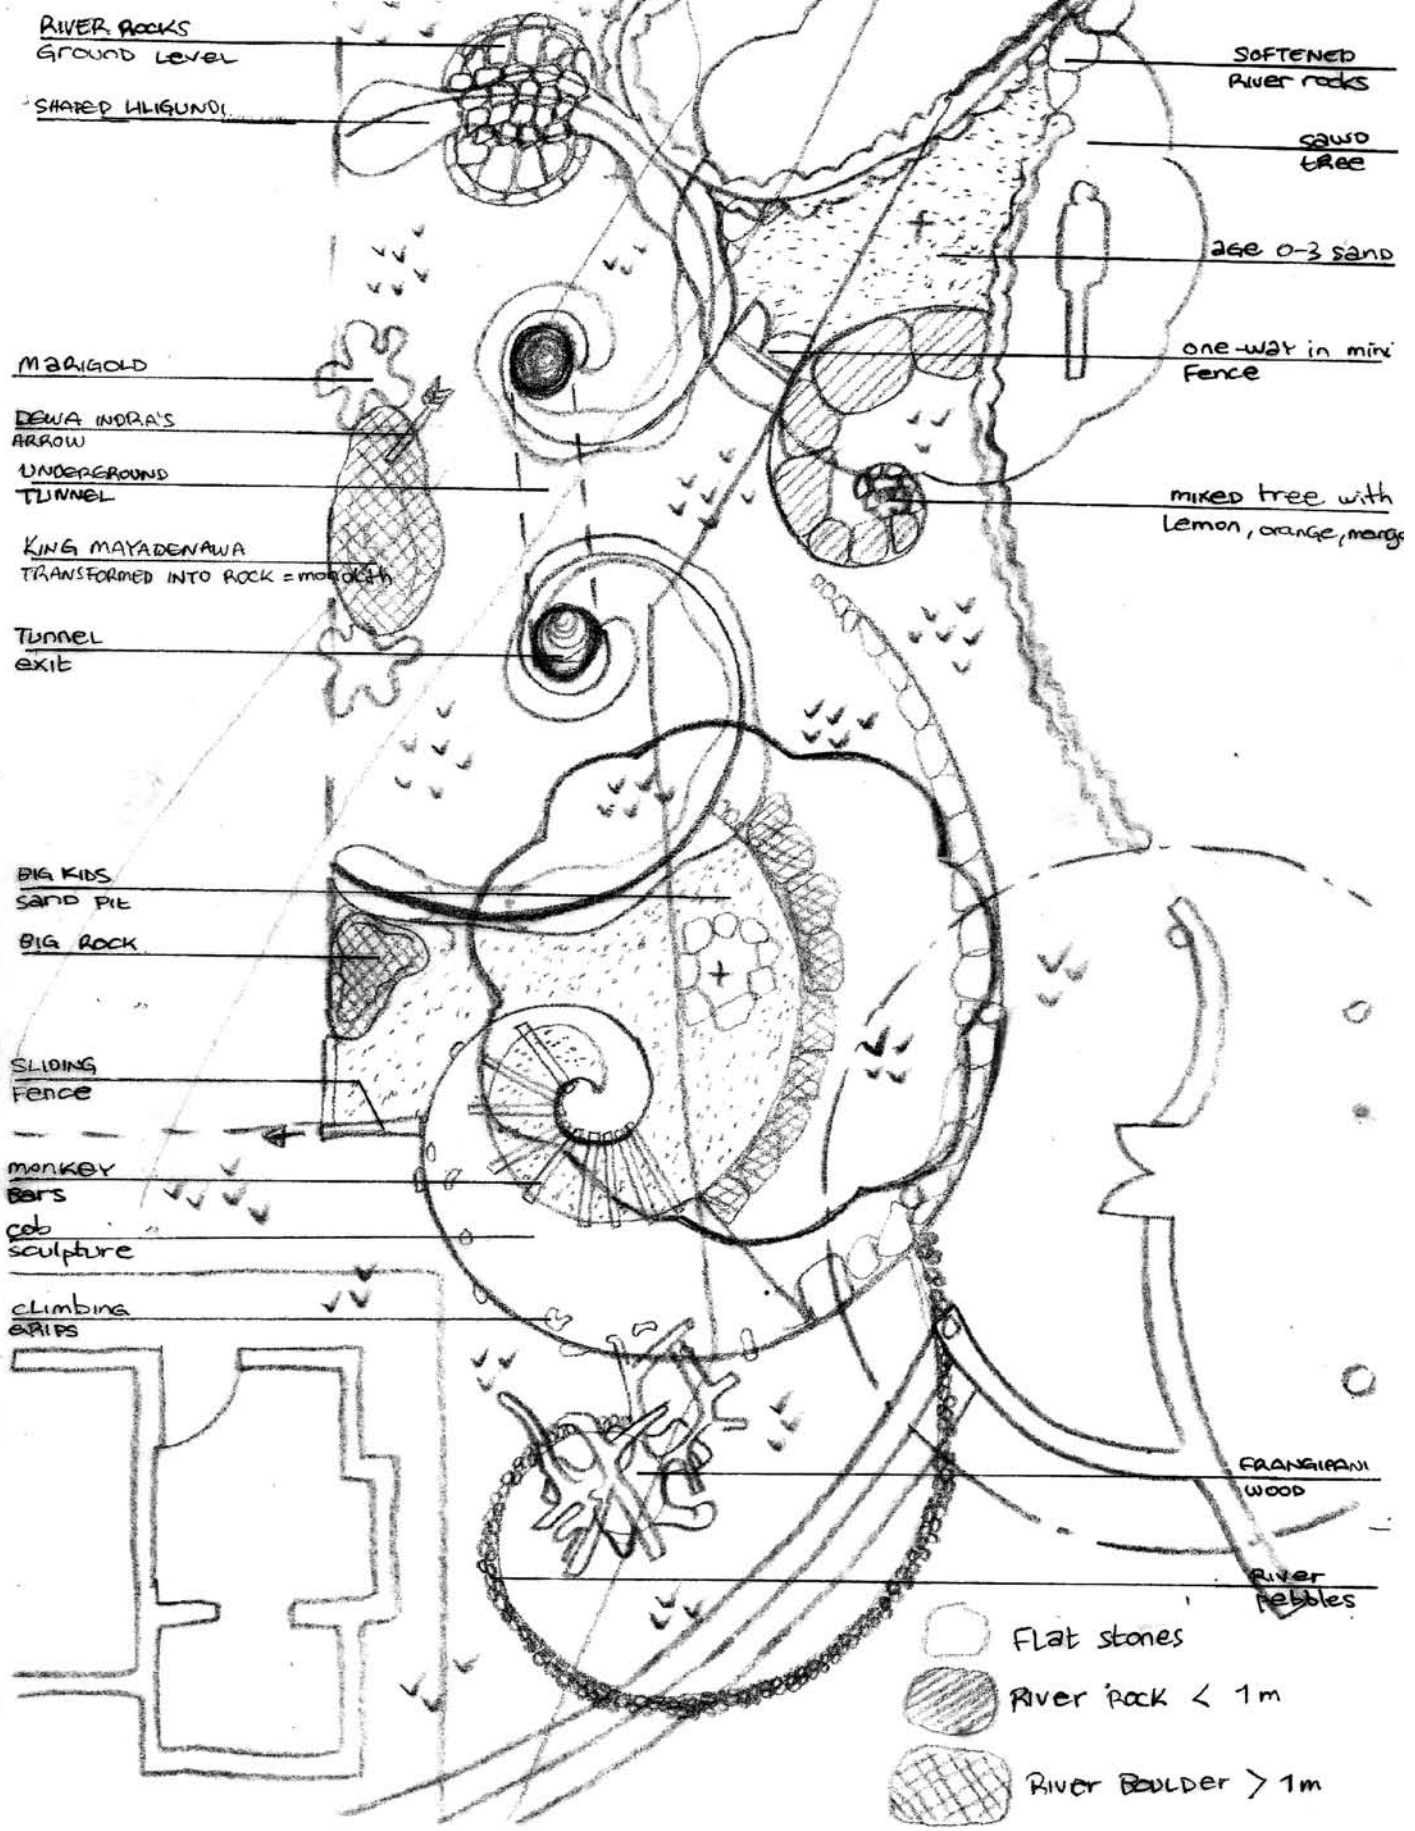

Playground Design Option 1 - Spiral Garden

"Spiral Garden"

Spiral of Life Garden

"FLOWFORM GARDEN"

Playground Design Option 4 - Monkey Garden

Playground Design Option 5 - Flow of Life

Boulder > 1m

sand pit

monkey bar

River Rock < 1m

slide

Lemon Orange tree

flat stone

marigold

FLOW OF LIFE

Giant Boulder
representing KING
Mayadenawa

DEWA INDRA'S
ARROW

LILIGUNDI BUSH
woman shape