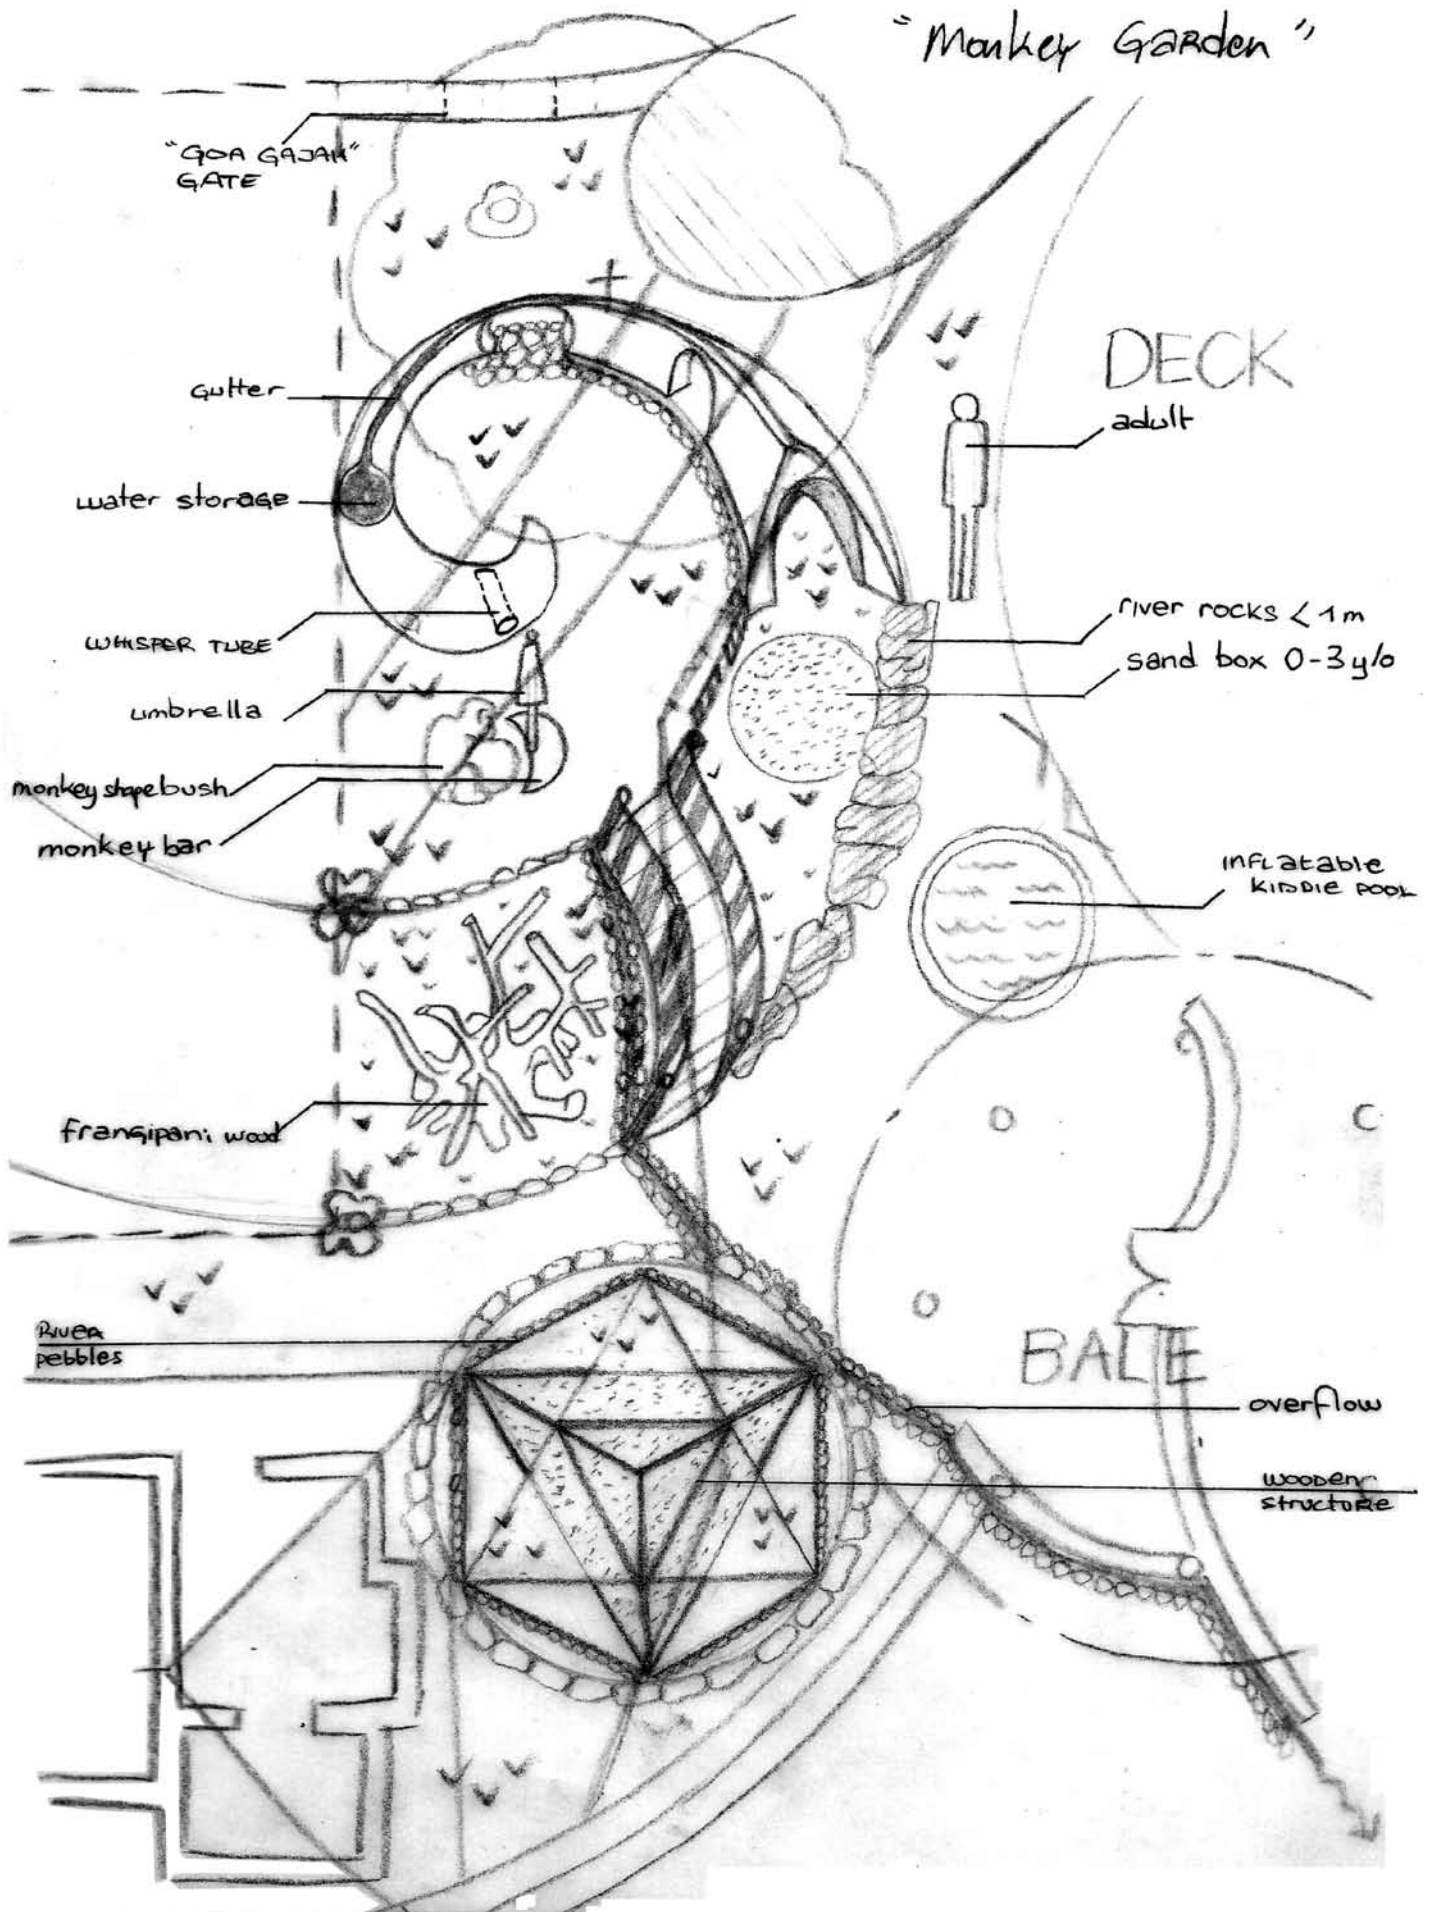

Playground Design Option 1 - Spiral Garden

"Spiral Garden"

Spiral of Life Garden

"FLOWFORM GARDEN"

Playground Design Option 4 - Monkey Garden

Playground Design Option 5 - Flow of Life

Boulder > 1m

sand pit

monkey bar

River Rock < 1m

slide

Lemon Orange tree

flat stone

marigold

FLOW OF LIFE

Giant Boulder
representing KING
Mayadenawa

DEWA INDRA'S
ARROW

LILIGUNDI BUSH
woman shape